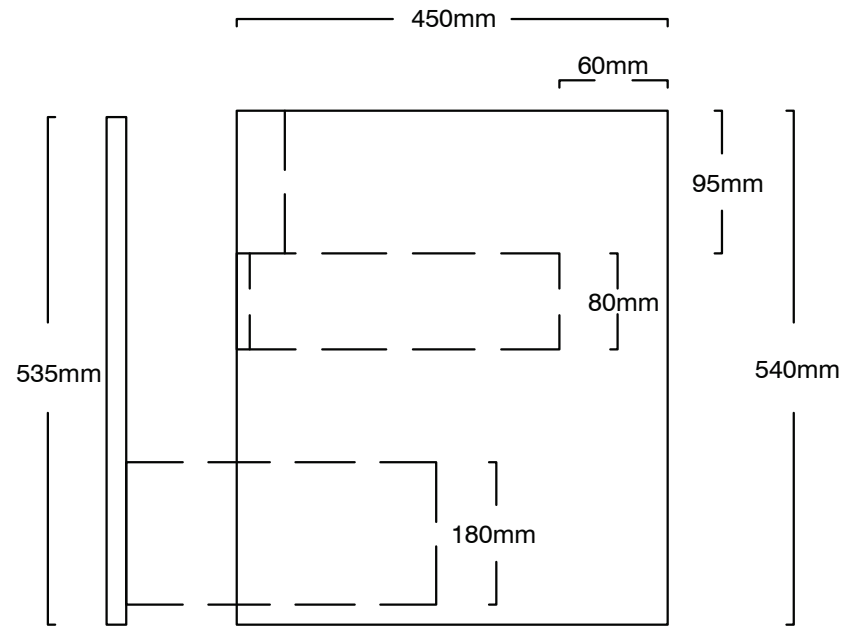

Front View

Side View

Top View

Groove Detail

www.fifthavenuebf.com.au

SKU: ALI18WM

Specifications:	1790Wx450Dx540H
Configuration:	Two drawers and Two hidden drawers
Hardware:	European drawer glides with 3D adjustments
Compatible benchtops and basins:	a.. Tops - Valencia timber top & Caesarstone top b. Bench mount and Inset basins only
Warranty:	10 years*