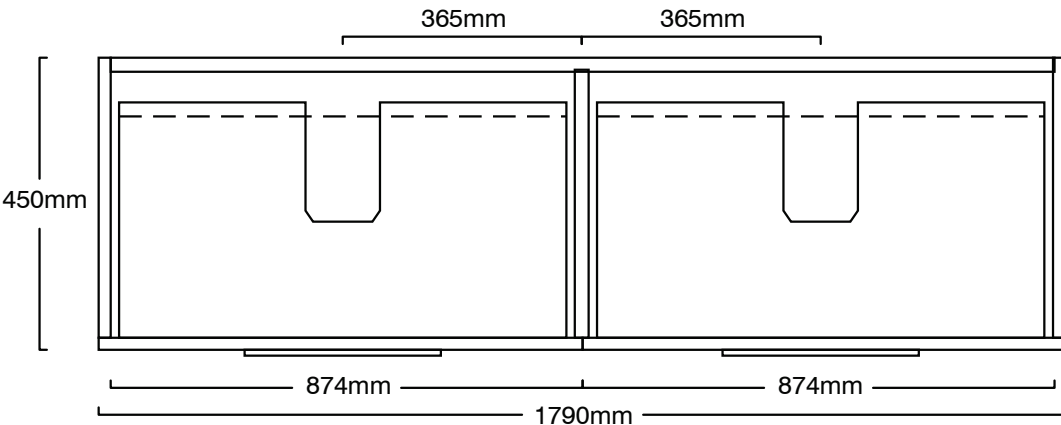

Front View

Side View

Top View

Groove Detail

www.fifthavenuebf.com.au

SKU: ALI18WM

Specifications:	1790Wx450Dx540H
Configuration:	Two drawers and Two hidden drawers
Hardware:	European drawer glides with 3D adjustments
Compatible benchtops and basins:	a.. Tops - Valencia timber top & Caesarstone top b. Bench mount and Inset basins only
Warranty:	10 years*