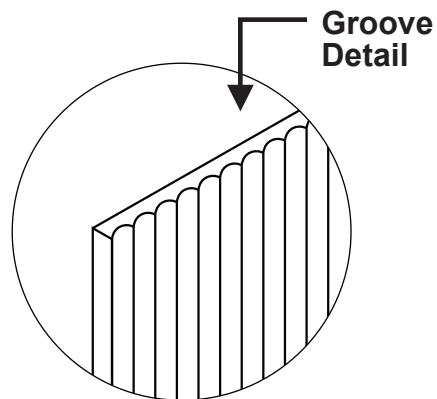

Front View

Side View

Top View

Groove Detail

www.fifthavenuebf.com.au

SKU: ALI18WM

Specifications:	1790Wx450Dx540H
Configuration:	Two drawers and Two hidden drawers
Hardware:	European drawer glides with 3D adjustments
Compatible benchtops and basins:	a.. Tops - Valencia timber top & Caesarstone top b. Bench mount and Inset basins only
Warranty:	10 years*