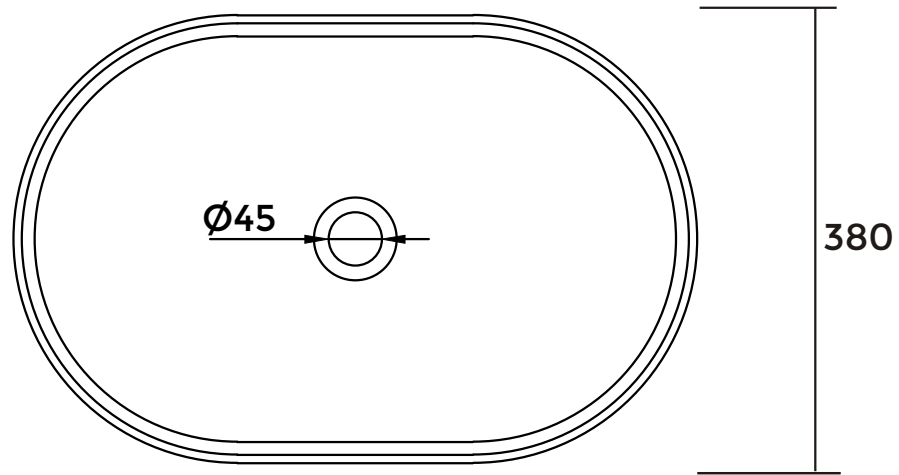

# PLATI

SOLID SURFACE BASIN

[www.fifthavenuebf.com.au](http://www.fifthavenuebf.com.au)

**SKU: PLA5838MWSS**

<b>Colour:</b>	White
<b>Finish:</b>	Matte
<b>Waste:</b>	Without overflow (not included)
<b>Specifications:</b>	580(W)x380(D)x110(H)
<b>Capacity:</b>	12L
<b>Type:</b>	Above counter basin
<b>Warranty:</b>	10 years Check warranty sheet for more info.

**Notes:** Please allow +/- 5 mm manufacturing tolerance in size