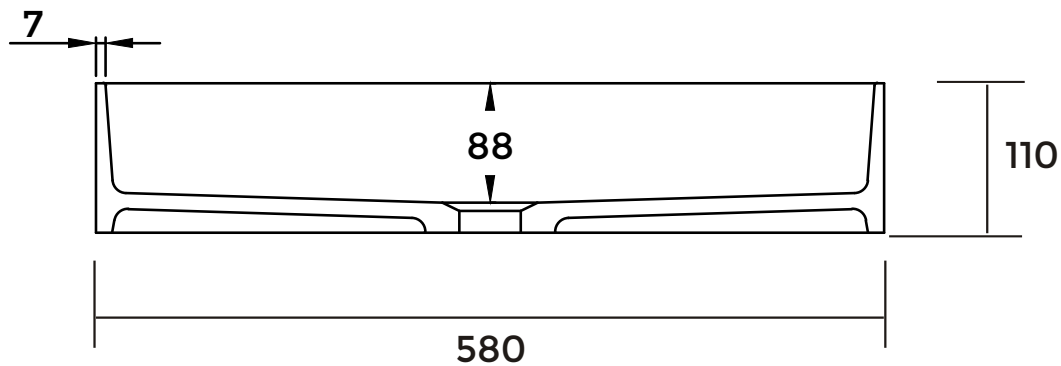

# PLATI

SOLID SURFACE BASIN

[www.fifthavenuebf.com.au](http://www.fifthavenuebf.com.au)

**SKU: PLA5838MWSS**

<b>Colour:</b>	White
<b>Finish:</b>	Matte
<b>Waste:</b>	Without overflow (not included)
<b>Specifications:</b>	580(W)x380(D)x110(H)
<b>Capacity:</b>	12L
<b>Type:</b>	Above counter basin
<b>Warranty:</b>	10 years Check warranty sheet for more info.

**Notes:** Please allow +/- 5 mm manufacturing tolerance in size