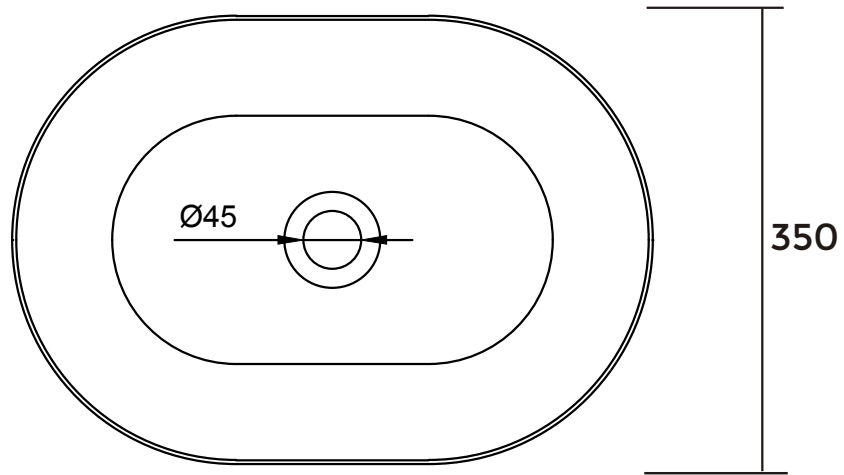

SOL

SOLID SURFACE BASIN

www.fifthavenuebf.com.au

SKU: SOL5035MWSS

Colour:	White
Finish:	Matte
Waste:	Without overflow (not included)
Specifications:	500(W)x350(D)x135(H)
Capacity:	10L
Type:	Above counter basin
Warranty:	10 years Check warranty sheet for more info.

Notes: Please allow +/- 5 mm manufacturing tolerance in size