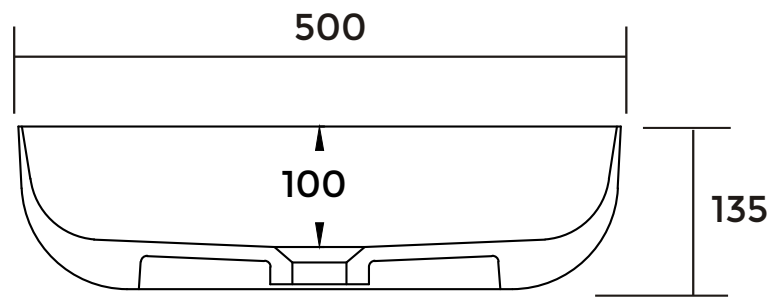

SOL

SOLID SURFACE BASIN

www.fifthavenuebf.com.au

SKU: SOL5035MWSS

Colour:	White
Finish:	Matte
Waste:	Without overflow (not included)
Specifications:	500(W)x350(D)x135(H)
Capacity:	10L
Type:	Above counter basin
Warranty:	10 years Check warranty sheet for more info.

Notes: Please allow +/- 5 mm manufacturing tolerance in size